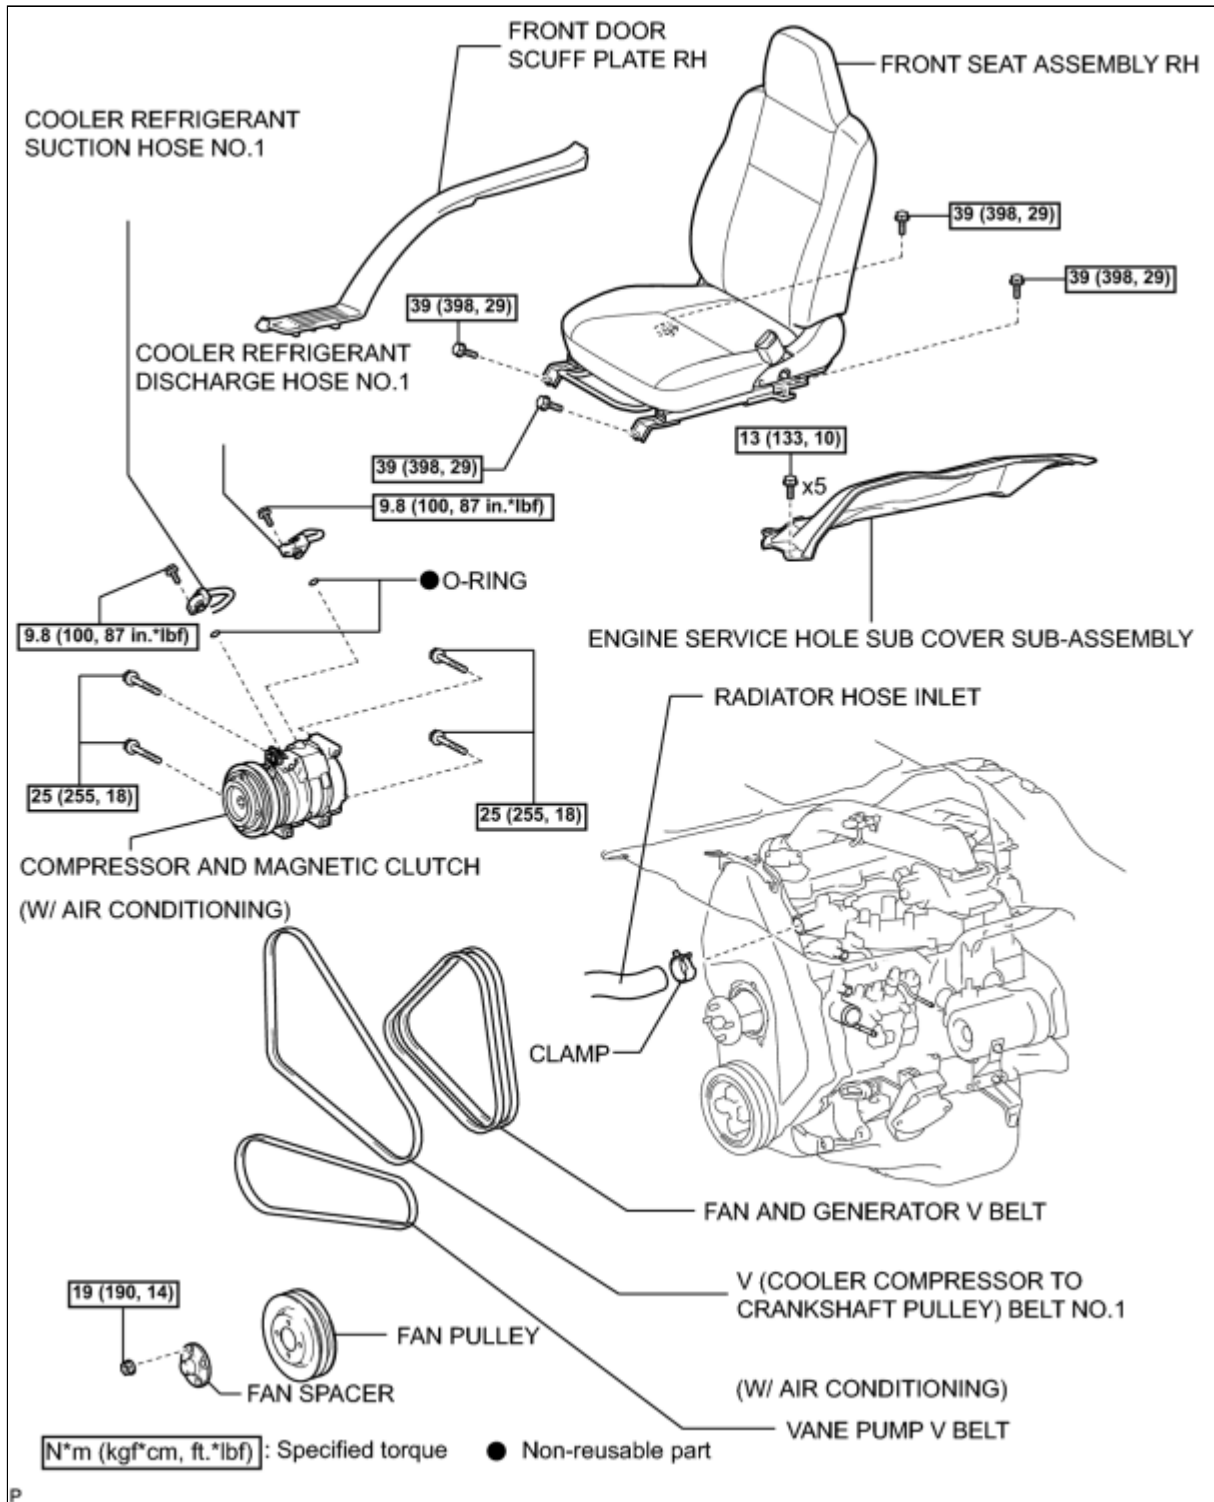

ILLUSTRATION